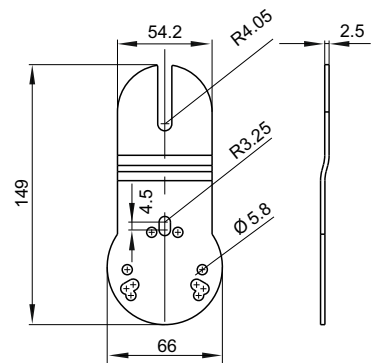

AiM MyChron Steering Wheel

AiM MyChron Steering Wheel

Red/black
Standard version

Red/black
6 holes version

Black
Standard version

Black
6 holes version

Technical specifications

Diameter	340 mm
Weight	600 g
Colors	2 variants: red/black and black
Versions	2 versions: standard and 6 holes version
Chassis	Anodized aluminum
Finishing	Koram Nabuk + shammy leather

Part numbers

X07VKM5N	Standard Steering wheel black
X07VKM5R	Standard Steering wheel red/black
X07VKM5TKN	6 holes version Steering wheel black
X07VKM5TKR	6 holes version Steering wheel red/black

In the box