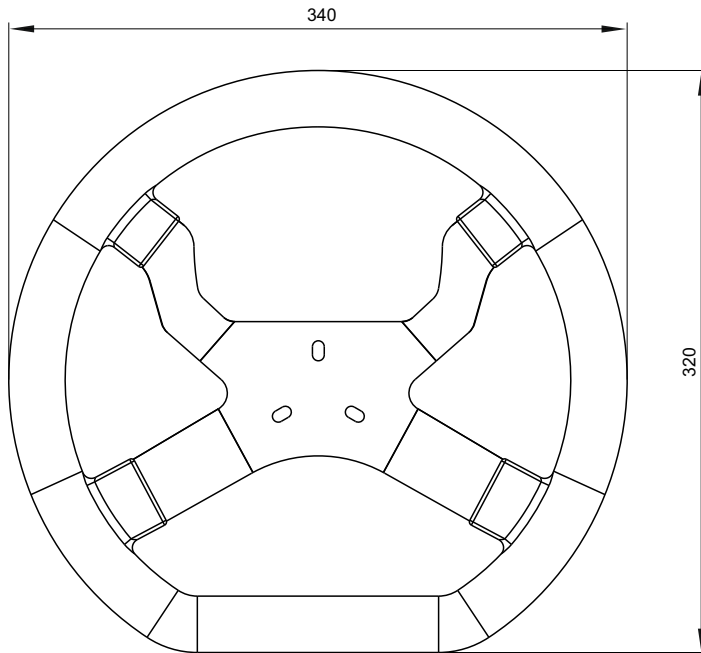

AiM MyChron Steering Wheel

AiM MyChron Steering Wheel

Red/black
Standard version

Red/black
6 holes version

Black
Standard version

Black
6 holes version

Technical specifications

Diameter	340 mm
Weight	600 g
Colors	2 variants: red/black and black
Versions	2 versions: standard and 6 holes version
Chassis	Anodized aluminum
Finishing	Koram Nabuk + shammy leather

Part numbers

X07VKM5N	Standard Steering wheel black
X07VKM5R	Standard Steering wheel red/black
X07VKM5TKN	6 holes version Steering wheel black
X07VKM5TKR	6 holes version Steering wheel red/black

In the box