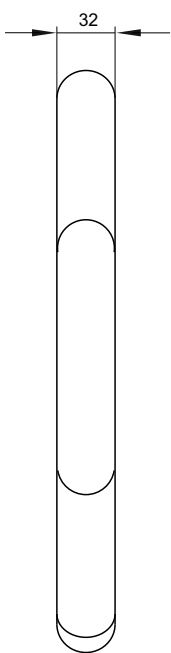

AiM MyChron Steering Wheel

AiM MyChron Steering Wheel

Red/black
Standard version

Red/black
6 holes version

Black
Standard version

Black
6 holes version

Technical specifications

Diameter	340 mm
Weight	600 g
Colors	2 variants: red/black and black
Versions	2 versions: standard and 6 holes version
Chassis	Anodized aluminum
Finishing	Koram Nabuk + shammy leather

Part numbers

X07VKM5N	Standard Steering wheel black
X07VKM5R	Standard Steering wheel red/black
X07VKM5TKN	6 holes version Steering wheel black
X07VKM5TKR	6 holes version Steering wheel red/black

In the box