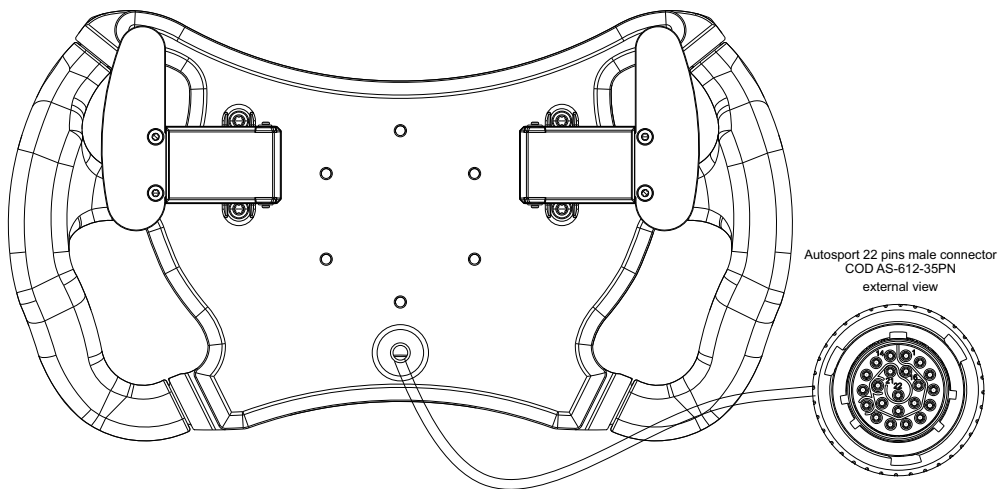

AiM GT32

Steering Wheel

Technical specifications

Diameter	320 mm
CAN connection	1
Body	Anodized aluminum
Pushbuttons	10 pushbuttons (all with RGB backlights)
Rotary switches	3 rotary switches (all with RGB backlights)
Connectors	1 Autosport 22 pins male connector
Dimensions	320 x 178 x 44.2 mm
Weight	2,600 g
Power consumption	500 mA
Waterproof	IP65

Pinout

PIN	SIGNAL
1	9-15V Power in
2	NC
3	NC
4	Paddle sh Left
5	Paddle sh Right
6	Paddle sh COM
7	Function button 2
8	NC
9	NC
10	Function button 1
11	Reserved
12	Reserved
13	CAN AIM+
14	GND
15	CAN AIM -
16	Reserved
17	NC
18	Function button 2
19	GND
20	Function button 1
21	+Vbext CAN
22	+Vbout CAN