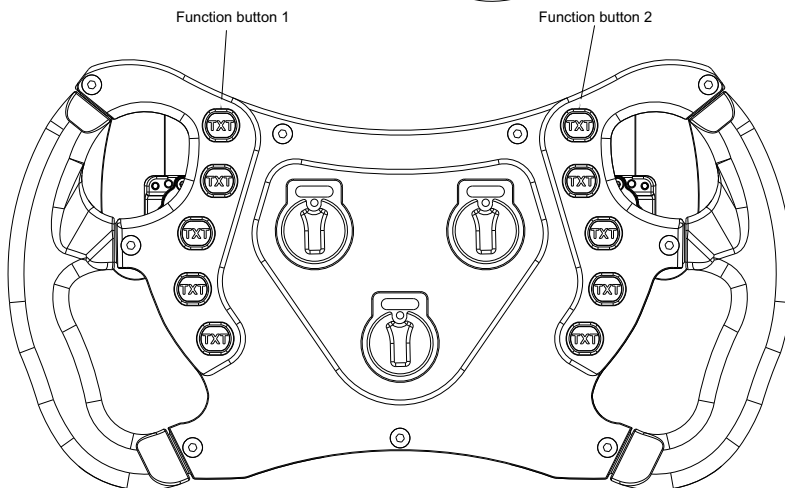

## Steering Wheel

### Technical specifications

<b>Diameter</b>	320 mm
<b>CAN connection</b>	1
<b>Body</b>	Anodized aluminum
<b>Pushbuttons</b>	10 pushbuttons (all with RGB backlights)
<b>Rotary switches</b>	3 rotary switches (all with RGB backlights)
<b>Connectors</b>	1 Autosport 22 pins male connector
<b>Dimensions</b>	320 x 178 x 44.2 mm
<b>Weight</b>	2,600 g
<b>Power consumption</b>	500 mA
<b>Waterproof</b>	IP65

### Pinout

PIN	SIGNAL
1	9-15V Power in
2	NC
3	NC
4	Paddle sh Left
5	Paddle sh Right
6	Paddle sh COM
7	Function button 2
8	NC
9	NC
10	Function button 1
11	Reserved
12	Reserved
13	CAN AIM+
14	GND
15	CAN AIM -
16	Reserved
17	NC
18	Function button 2
19	GND
20	Function button 1
21	+Vbext CAN
22	+Vbout CAN