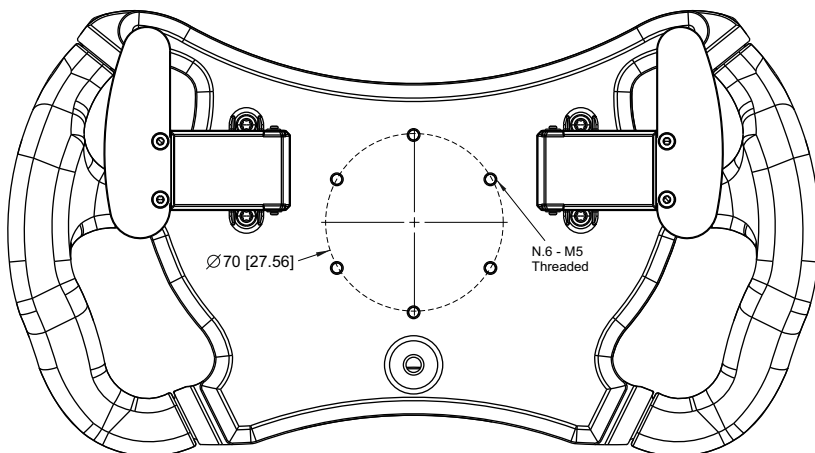

## Steering Wheel

Dimensions in mm [inches]

## Steering Wheel

### Technical specifications

<b>Diameter</b>	320 mm
<b>CAN connection</b>	1
<b>Body</b>	Anodized aluminum
<b>Pushbuttons</b>	10 pushbuttons (all with RGB backlights)
<b>Rotary switches</b>	3 rotary switches (all with RGB backlights)
<b>Connectors</b>	1 Autosport 22 pins male connector
<b>Dimensions</b>	320 x 178 x 44.2 mm
<b>Weight</b>	2,600 g
<b>Power consumption</b>	500 mA
<b>Waterproof</b>	IP65