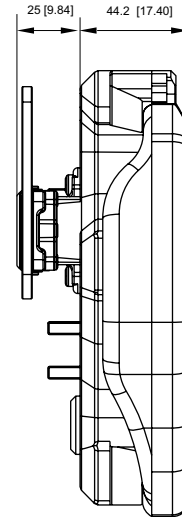

## Steering Wheel

Dimensions in mm [inches]

### Technical specifications

<b>Diameter</b>	320 mm
<b>CAN connection</b>	1
<b>Body</b>	Anodized aluminum
<b>Pushbuttons</b>	10 pushbuttons (all with RGB backlights)
<b>Rotary switches</b>	3 rotary switches (all with RGB backlights)
<b>Connectors</b>	1 Autosport 22 pins male connector
<b>Dimensions</b>	320 x 178 x 44.2 mm
<b>Weight</b>	2,600 g
<b>Power consumption</b>	500 mA
<b>Waterproof</b>	IP65