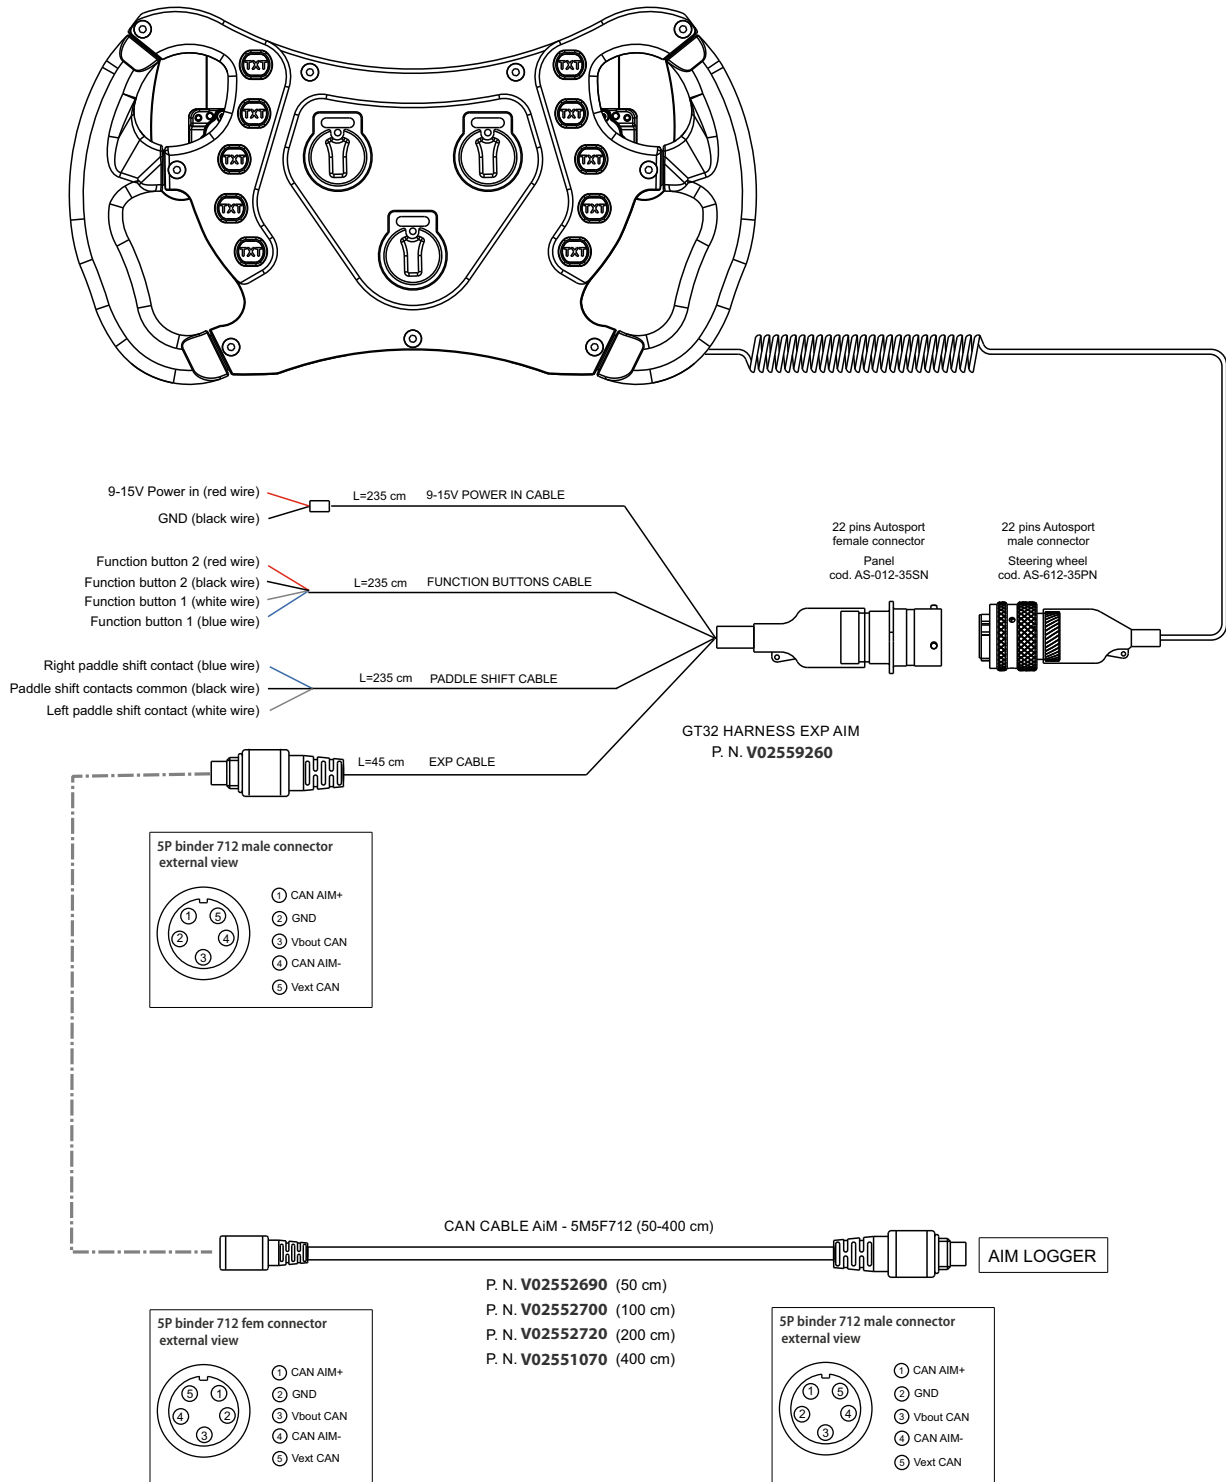

AiM GT32

Steering Wheel

Connections

EXTERNAL POWER SUPPLY IS ALWAYS REQUIRED