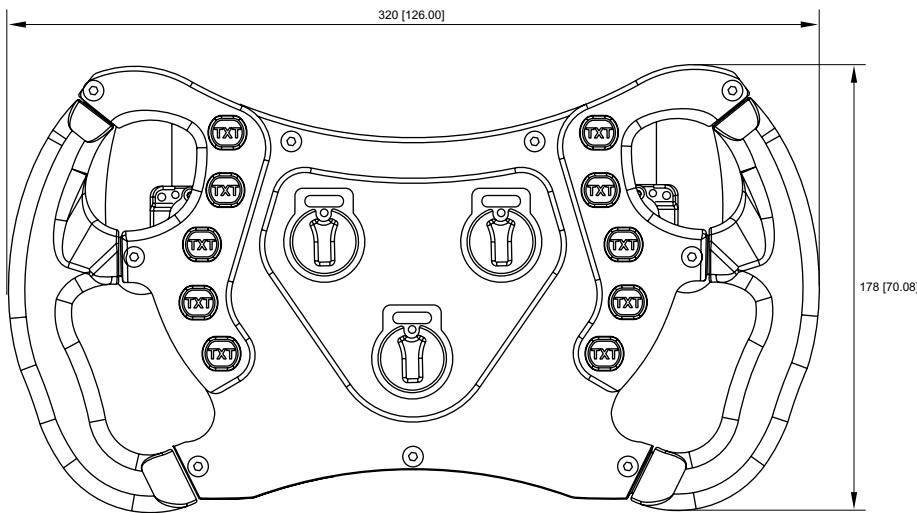

## Steering Wheel

Dimensions in mm [inches]

## Steering Wheel

### Technical specifications

<b>Diameter</b>	320 mm
<b>CAN connection</b>	1
<b>Body</b>	Anodized aluminum
<b>Pushbuttons</b>	10 pushbuttons (all with RGB backlights)
<b>Rotary switches</b>	3 rotary switches (all with RGB backlights)
<b>Connectors</b>	1 Autosport 22 pins male connector
<b>Dimensions</b>	320 x 178 x 44.2 mm
<b>Weight</b>	2,600 g
<b>Power consumption</b>	500 mA
<b>Waterproof</b>	IP65