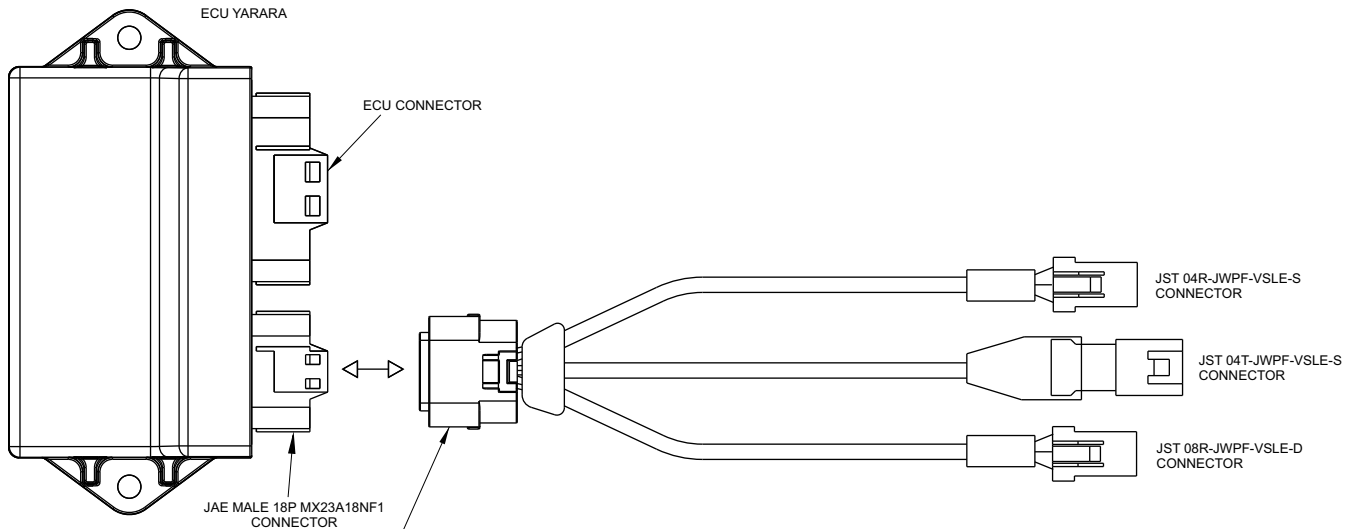

### Technical specifications

Length 170 mm

### Pinout

JAE MX23A18SF1 CONNECTOR EXT VIEW	
	1 - 12V SECOND INJ 2 - SECOND INJ CMD 3 - SPARE LOW SIDE 4 - GND 5 - Vref 6 - 12V OUT 7 - GND 8 - CAN CAL H 9 - CAN CAL L 10 - NC 11 - NC 12 - NC 13 - SPARE ANALOG 2 14 - SPARE ANALOG 1 15 - CAN EXP H 16 - CAN EXP L 17 - GND 18 - 8V IN