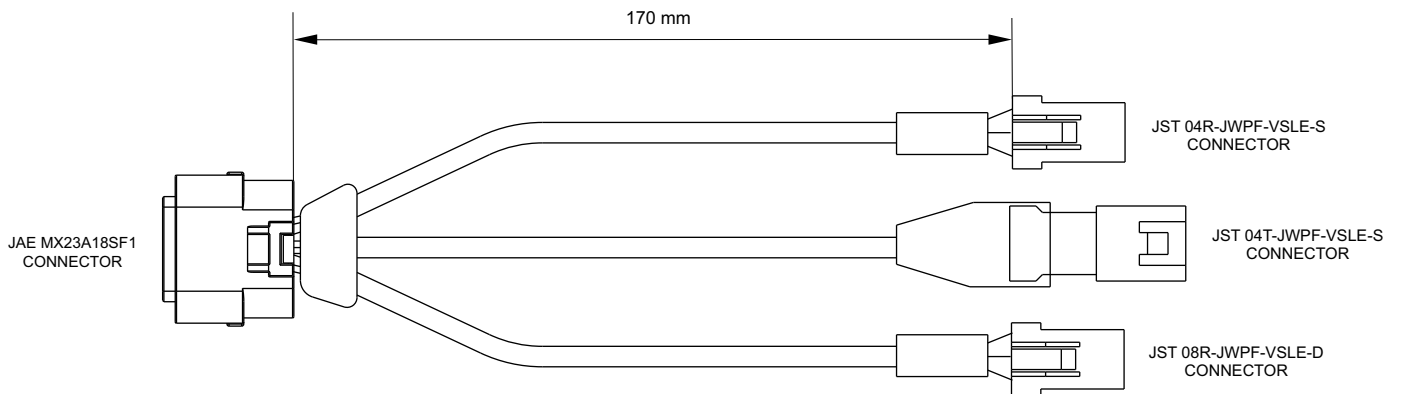

AiM ECU Yarara additional harness*

ECU YARARA ADD-ON

* Compatible ATV models

ATV Yamaha YFZ450R