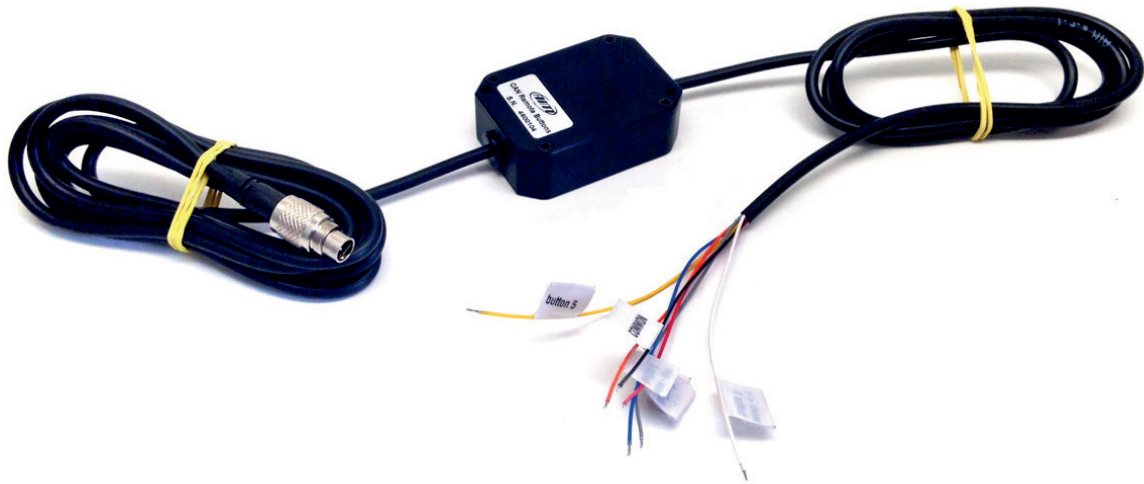

AiM Remote buttons interface

Expansion

Part number

X08RTN010 Remote buttons interface