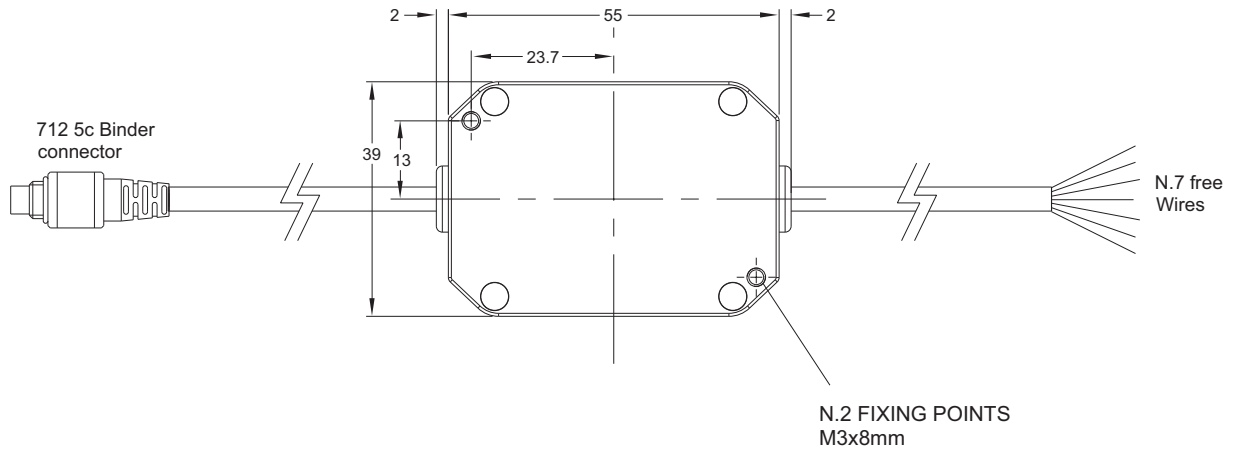

AiM Remote buttons interface

Expansion

Part number

X08RTN010 Remote buttons interface