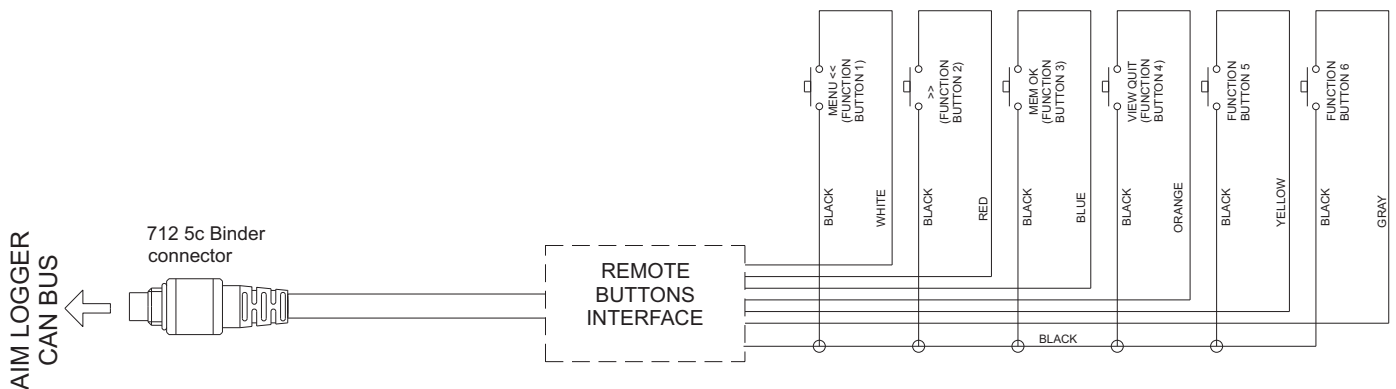

AiM Remote buttons interface

Expansion

Part number

X08RTN010 Remote buttons interface