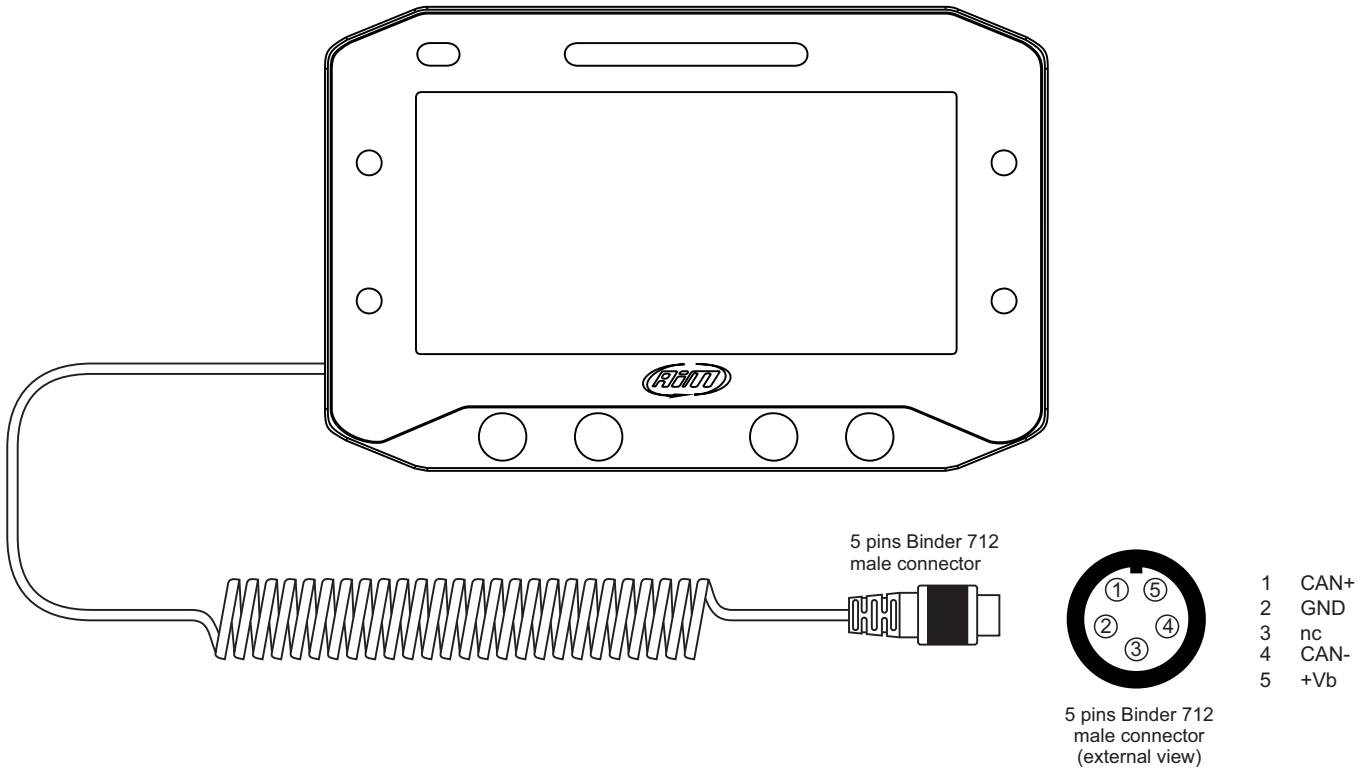

AiM GS-Dash Display

Pinout