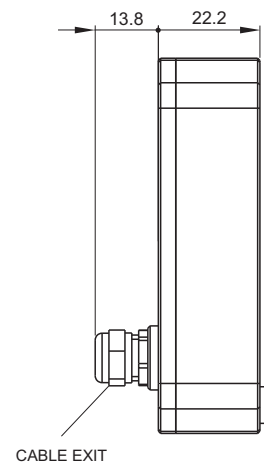

AiM GS-Dash Display

AiM GS-Dash

Display

Technical specifications

Display resolution	268 x 128 pixels
Backlight	7 configurable RGB colors
Ambient light sensor	Yes
Shift lights	5 configurable RGB LEDs
Alarm LEDs	4 configurable RGB LEDs
Display pages	Fully configurable
Body	Aluminum
Pushbuttons	Metallic
Dimensions	127.8 x 82 x 22.2 mm
Weight	380 g
Waterproof	IP65

In the box

GS-Dash with spiral cable

AiM GS-Dash Display

Part numbers

X55GSDASH0 GS-Dash with spiral cable

Kits with EVO4S

Kit 1

GS-Dash, EVO4S, GPS08 Module (different lengths, see below), 1 power cable, 1 digital output + RPM cable, **1 CAN cable**, 1 USB cable, bracket, Race Studio 3 software CD