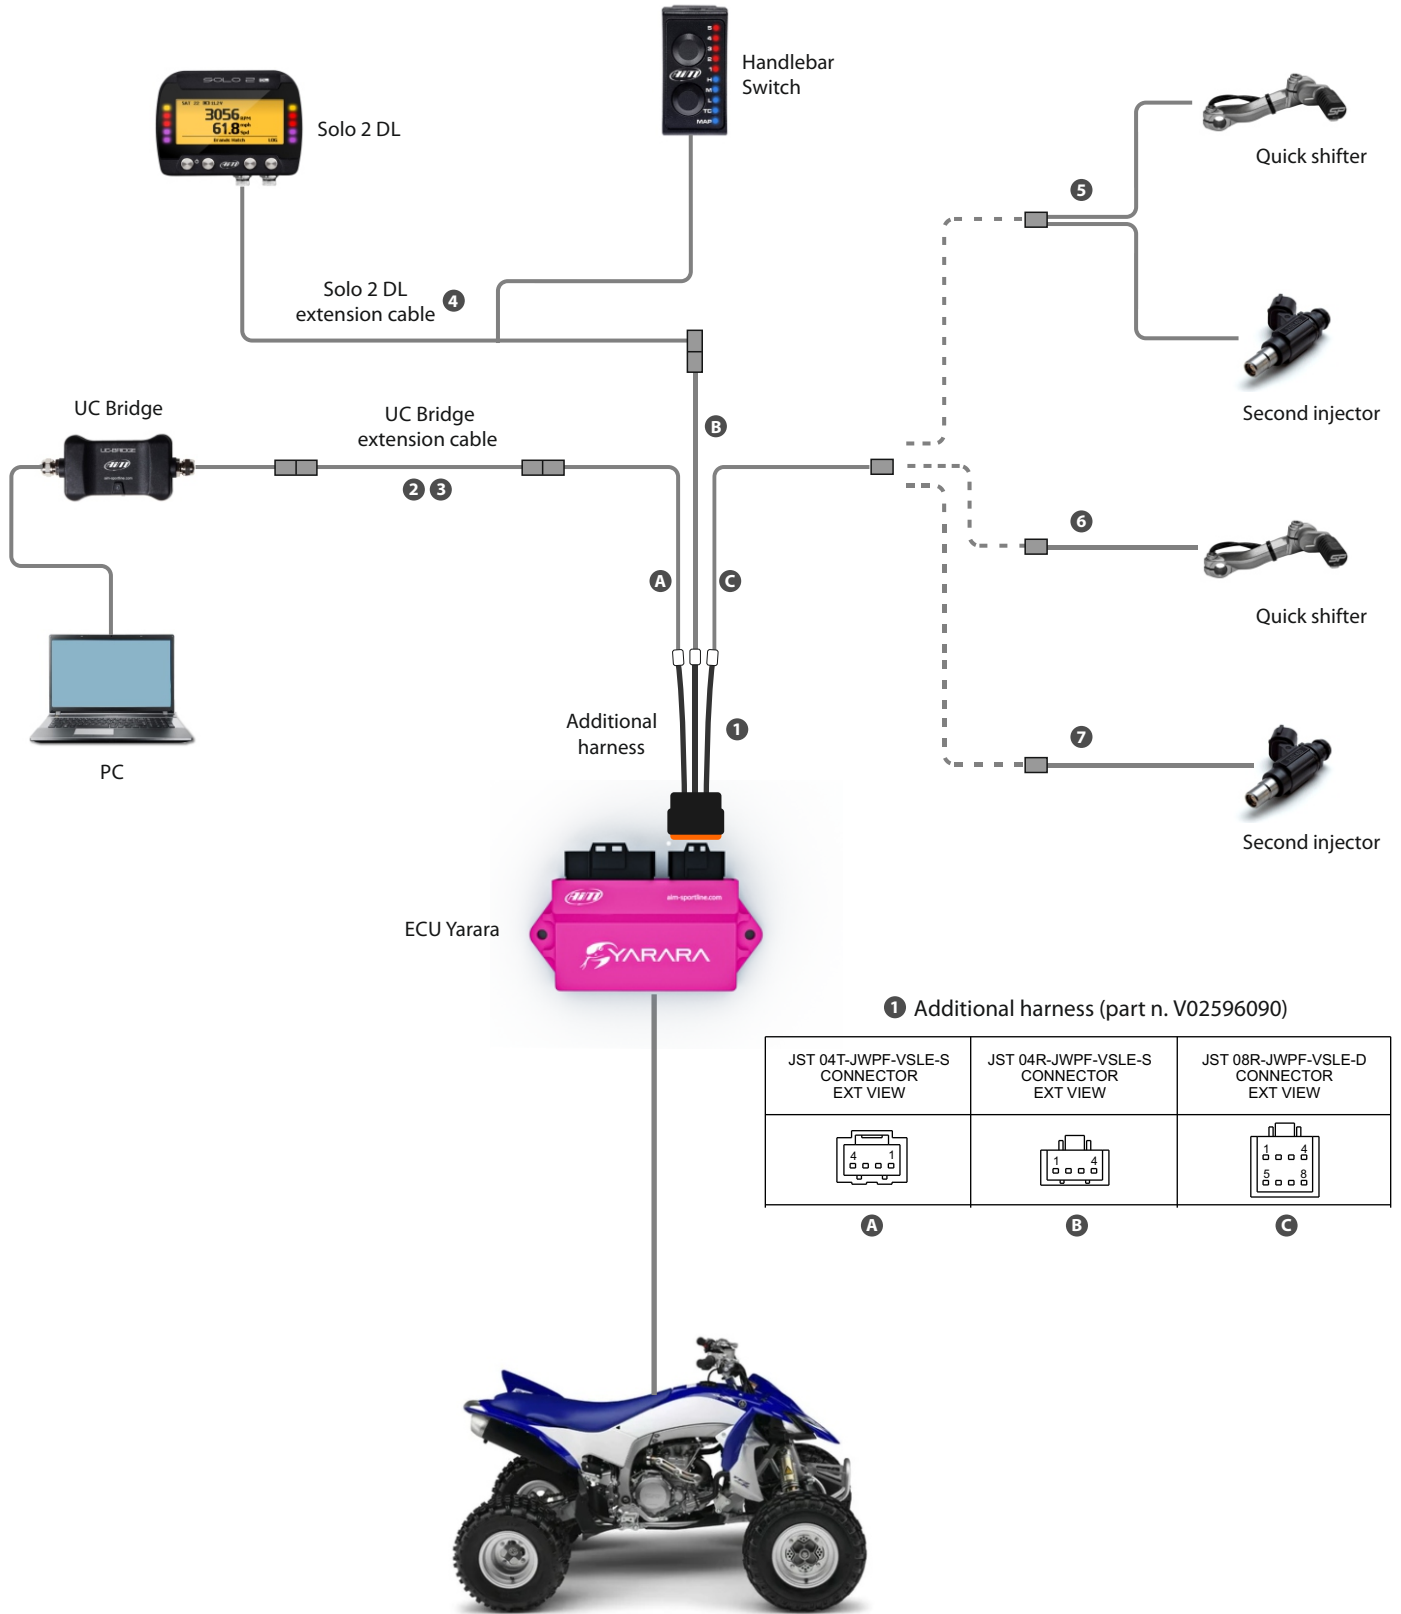

# AiM ECU Yarara

## PLUG 'N PLAY ECU FOR YAMAHA ATV

### Functional diagram

ATV Yamaha YFZ450R