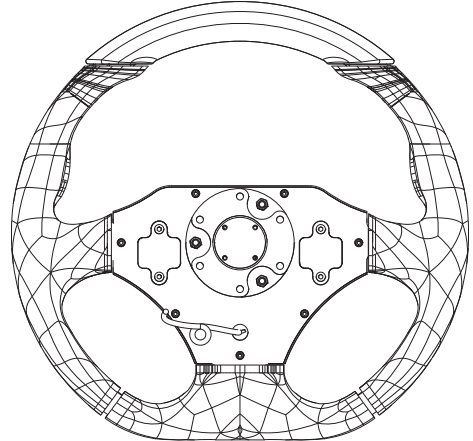

GT 350 Steering Wheel

GT 350 Steering Wheel with OMP bracket with cable
X07GT350MPSC