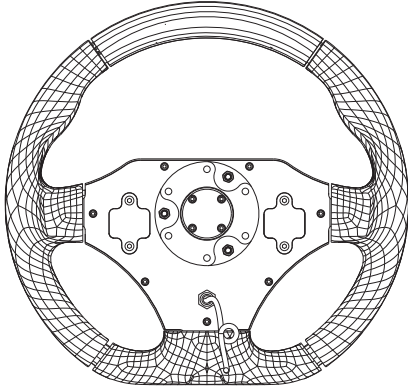

GT Steering Wheels

GT 320 Steering Wheel

GT 320 Steering Wheel with OMP bracket with cable
X07GT320MPSC