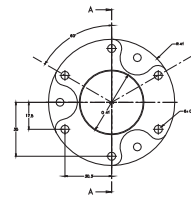

## GT 350 Steering Wheel

GT 350 Steering Wheel without bracket with cable  
**X07GT350**

OMP bracket  
**LSC571030A**

SPA bracket  
**X07KFSPA0**

OMP bracket  
**LSC571030A**

SPA bracket  
**X07KFSPA0**

GT 320 Steering Wheel with SPA bracket with cable  
**X07GT32SPASC**