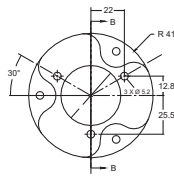

## GT 350 Steering Wheel

GT 350 Steering Wheel without bracket with cable  
**X07GT350**

OMP bracket  
**LSC571030A**

SPA bracket  
**X07KFSPA0**

OMP bracket  
**LSC571030A**

SPA bracket  
**X07KFSPA0**

GT 320 Steering Wheel with SPA bracket with cable  
**X07GT32SPASC**