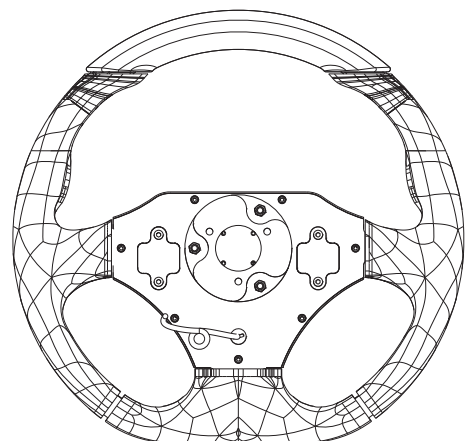

## GT 350 Steering Wheel

GT 350 Steering Wheel without bracket with cable  
**X07GT350**

OMP bracket  
**LSC571030A**

SPA bracket  
**X07KFSPA0**

OMP bracket  
**LSC571030A**

SPA bracket  
**X07KFSPA0**

GT 320 Steering Wheel with SPA bracket with cable  
**X07GT32SPASC**

GT 350 Steering Wheel with SPA bracket with cable  
**X07GT35SPASC**