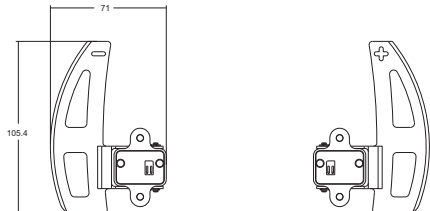

GT Steering Wheels

GT 320 Steering Wheel

GT 320 Steering Wheel
Paddle Shifts
X07PADGT320