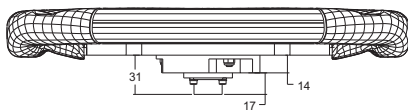

## GT 350 Steering Wheel

GT 350 Steering Wheel with OMP bracket with cable  
**X07GT350MPSC**

GT 320 Steering Wheel with OMP bracket with connector  
**X07GT320MP**

GT 350 Steering Wheel with OMP bracket with connector  
**X07GT350MP**