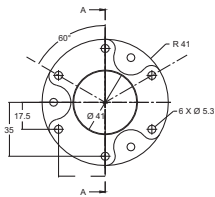

## GT 350 Steering Wheel

GT 350 Steering Wheel without bracket with cable  
**X07GT350**

OMP bracket  
**LSC571030A**

SPA bracket  
**X07KFSPA0**

OMP bracket  
**LSC571030A**

SPA bracket  
**X07KFSPA0**

GT 320 Steering Wheel with SPA bracket with cable  
**X07GT32SPASC**