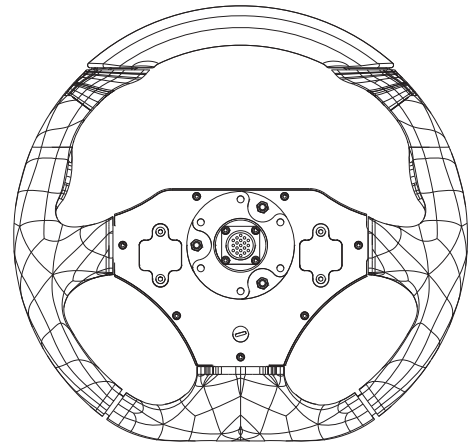

## GT 320 Steering Wheel

GT 320 Steering Wheel with OMP bracket with cable  
**X07GT320MPSC**

## GT 350 Steering Wheel

GT 350 Steering Wheel with OMP bracket with cable  
**X07GT350MPSC**

GT 320 Steering Wheel with OMP bracket with connector  
**X07GT320MP**

GT 350 Steering Wheel with OMP bracket with connector  
**X07GT350MP**