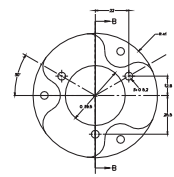

## GT 350 Steering Wheel

GT 350 Steering Wheel without bracket with cable  
**X07GT350**

OMP bracket  
**LSC571030A**

SPA bracket  
**X07KFSPA0**

OMP bracket  
**LSC571030A**

SPA bracket  
**X07KFSPA0**

GT 320 Steering Wheel with SPA bracket with cable  
**X07GT32SPASC**