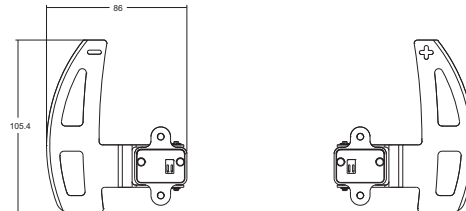

GT 350 Steering Wheel

GT 350 Steering Wheel
Paddle Shifts
X07PADGT350