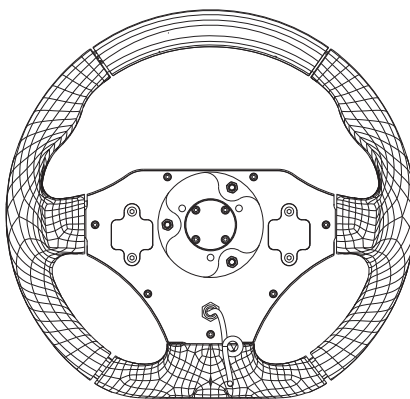

## GT 350 Steering Wheel

GT 350 Steering Wheel without bracket with cable  
**X07GT350**

OMP bracket  
**LSC571030A**

SPA bracket  
**X07KFSPA0**

OMP bracket  
**LSC571030A**

SPA bracket  
**X07KFSPA0**

GT 320 Steering Wheel with SPA bracket with cable  
**X07GT32SPASC**

GT 350 Steering Wheel with SPA bracket with cable  
**X07GT35SPASC**