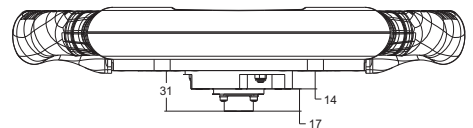

## GT 350 Steering Wheel

GT 350 Steering Wheel with OMP bracket with cable  
**X07GT350MPSC**

GT 320 Steering Wheel with OMP bracket with connector  
**X07GT320MP**

GT 350 Steering Wheel with OMP bracket with connector  
**X07GT350MP**