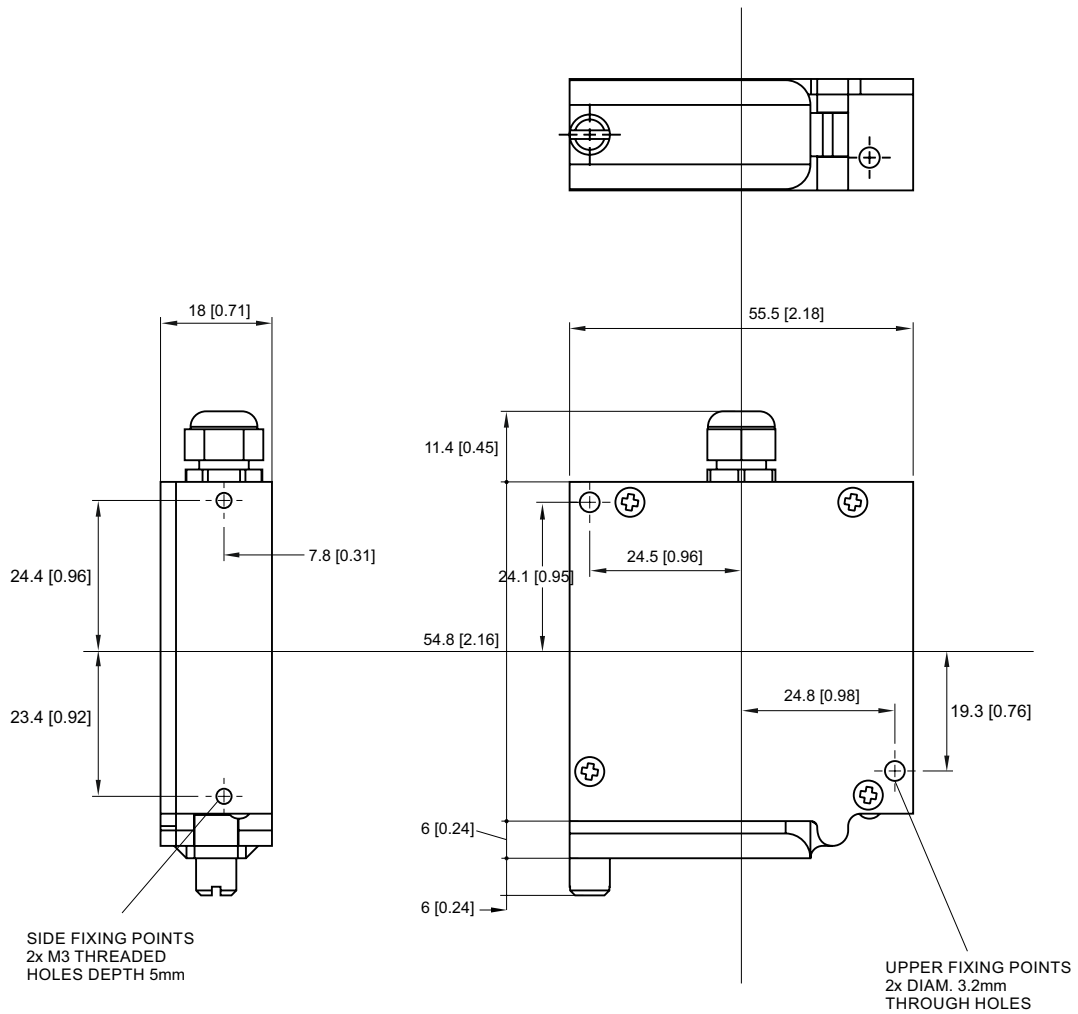

Strada Logger

Strada -> Pista expansion

Strada Logger

Strada -> Pista expansion

Technical specifications

Max power consumption	50 mA
Cable length	20/40 cm
SD Card	Supports up to 32 GB
Dimensions	55.5 x 78.2 x 18 mm
Weight	103 g
Waterproof	IP65

In the box

Strada Logger, Race Studio 3 software freely downloadable from AiM web site

Part numbers

X08MMD020SL	Strada Logger with 20 cm cable
X08MMD040SL	Strada Logger with 40 cm cable

Accessories

X08HB2GK1	Two ways Data Hub without integrated external power
X40GPS090130	GPS09c with 1,3 m cable
X40GPS090200	GPS09c with 2 m cable
X40GPS090400	GPS09c with 4 m cable

Strada Logger

Strada -> Pista expansion

Pinout

- 1 - CAN High
- 2 - GND
- 3 - +Vb
- 4 - CAN Low
- 5 - nc