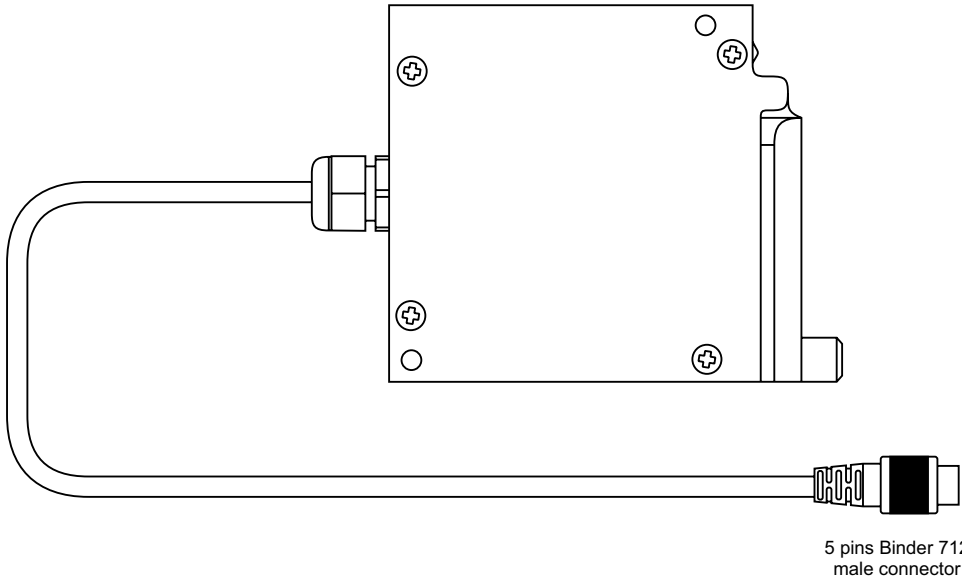

Strada Logger

Strada -> Pista expansion

Strada Logger

Strada -> Pista expansion

Technical specifications

Max power consumption	50 mA
Cable length	20/40 cm
SD Card	Supports up to 32 GB
Dimensions	55.5 x 78.2 x 18 mm
Weight	103 g
Waterproof	IP65

In the box

Strada Logger, Race Studio 3 software freely downloadable from AiM web site

Part numbers

X08MMD020SL	Strada Logger with 20 cm cable
X08MMD040SL	Strada Logger with 40 cm cable

Accessories

X08HB2GK1	Two ways Data Hub without integrated external power
X40GPS090130	GPS09c with 1,3 m cable
X40GPS090200	GPS09c with 2 m cable
X40GPS090400	GPS09c with 4 m cable

Strada Logger

Strada -> Pista expansion

Pinout

- 1 - CAN High
- 2 - GND
- 3 - +Vb
- 4 - CAN Low
- 5 - nc