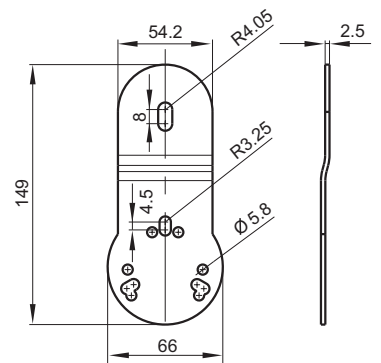

# AiM MyChron5 Steering Wheel

Red/black  
Standard version

Red/black  
6 holes version

Black  
Standard version

Black  
6 holes version

## Technical specifications

<b>Diameter</b>	340 mm
<b>Weight</b>	600 g
<b>Colors</b>	2 variants: red/black and black
<b>Versions</b>	2 versions: standard and 6 holes version
<b>Chassis</b>	Anodized aluminum
<b>Finishing</b>	Shammy leather

## Part numbers

<b>X07VKM5N</b>	Standard Steering wheel black
<b>X07VKM5R</b>	Standard Steering wheel red/black
<b>X07VKM5TKN</b>	6 holes version Steering wheel black
<b>X07VKM5TKR</b>	6 holes version Steering wheel red/black