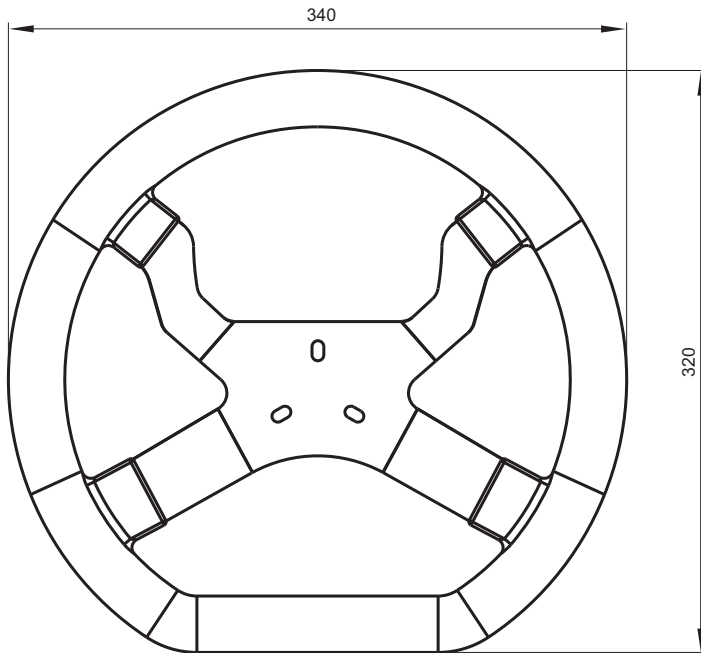

# AiM MyChron5 Steering Wheel

Red/black  
Standard version

Red/black  
6 holes version

Black  
Standard version

Black  
6 holes version

## Technical specifications

<b>Diameter</b>	340 mm
<b>Weight</b>	600 g
<b>Colors</b>	2 variants: red/black and black
<b>Versions</b>	2 versions: standard and 6 holes version
<b>Chassis</b>	Anodized aluminum
<b>Finishing</b>	Shammy leather

## Part numbers

<b>X07VKM5N</b>	Standard Steering wheel black
<b>X07VKM5R</b>	Standard Steering wheel red/black
<b>X07VKM5TKN</b>	6 holes version Steering wheel black
<b>X07VKM5TKR</b>	6 holes version Steering wheel red/black