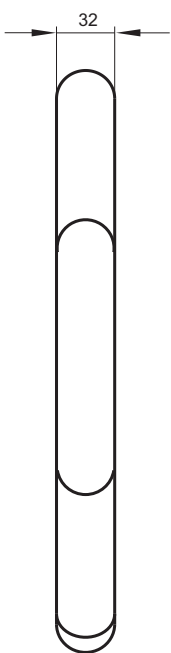

# AiM MyChron5 Steering Wheel

# AiM MyChron5 Steering Wheel

Red/black  
Standard version

Red/black  
6 holes version

Black  
Standard version

Black  
6 holes version

## Technical specifications

<b>Diameter</b>	340 mm
<b>Weight</b>	600 g
<b>Colors</b>	2 variants: red/black and black
<b>Versions</b>	2 versions: standard and 6 holes version
<b>Chassis</b>	Anodized aluminum
<b>Finishing</b>	Shammy leather

## Part numbers

<b>X07VKM5N</b>	Standard Steering wheel black
<b>X07VKM5R</b>	Standard Steering wheel red/black
<b>X07VKM5TKN</b>	6 holes version Steering wheel black
<b>X07VKM5TKR</b>	6 holes version Steering wheel red/black