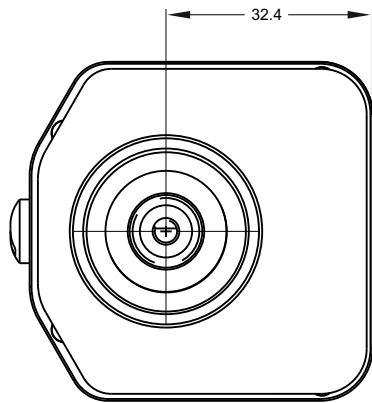

AiM GPS09c Roof version

Expansion

719 BINDER
CONNECTOR MALE

719 BINDER
CONNECTOR FEMALE

712 BINDER
CONNECTOR MALE

AiM GPS09c Roof version

Expansion

Technical specifications

GPS	25 Hz
External power	5÷15 V
Connection	AiM CAN
Dimensions	53.2 x 53.8 x 19.4 mm
Weight	100 g
Waterproof	IP67

In the box

GPS09c Roof version with 2 or 4 m length cable

Compatibility

EVO4S, EVO5, MXL2, MXG , MXS, MX 1.3 Series, MX 1.3 Strada Series, MXK10, MK2E, SmartyCam 3 Series, PDM08/32, Solo 2 DL

Part numbers

X40GPS09R200	GPS09c Roof version with 2 m length cable
X40GPS09R400	GPS09c Roof version with 4 m length cable