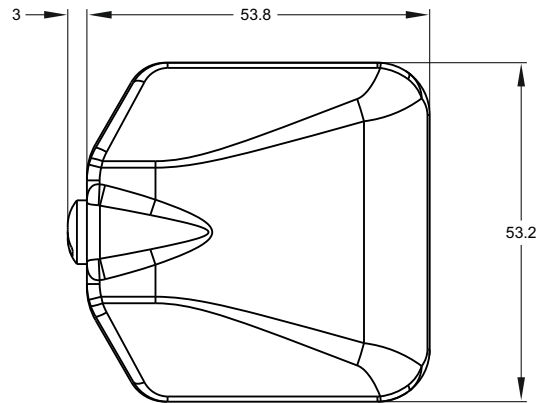

AiM GPS09c Roof version

Expansion

719 BINDER
CONNECTOR MALE

719 BINDER
CONNECTOR FEMALE

712 BINDER
CONNECTOR MALE

AiM GPS09c Roof version

Expansion

Technical specifications

GPS	25 Hz
External power	5÷15 V
Connection	AiM CAN
Dimensions	53.2 x 53.8 x 19.4 mm
Weight	100 g
Waterproof	IP67

In the box

GPS09c Roof version with 2 or 4 m length cable

Compatibility

EVO4S, EVO5, MXL2, MXG , MXS, MX 1.3 Series, MX 1.3 Strada Series, MXK10, MK2E, SmartyCam 3 Series, PDM08/32, Solo 2 DL

Part numbers

X40GPS09R200	GPS09c Roof version with 2 m length cable
X40GPS09R400	GPS09c Roof version with 4 m length cable