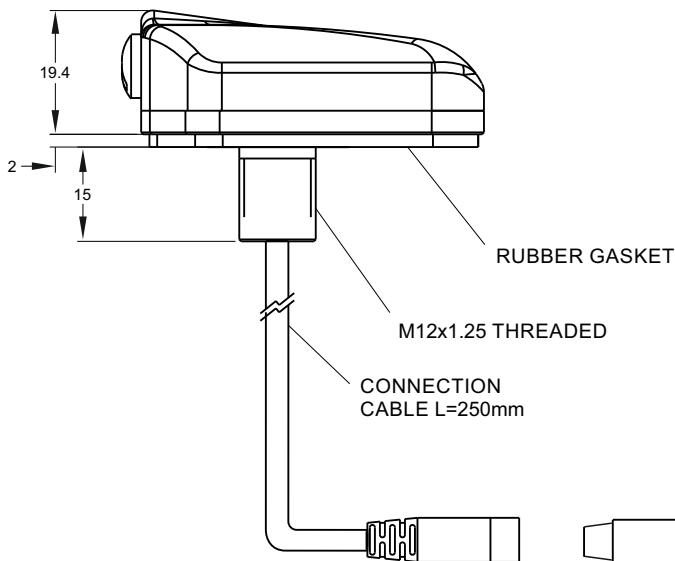

AiM GPS09c Roof version

Expansion

719 BINDER
CONNECTOR MALE

719 BINDER
CONNECTOR FEMALE

712 BINDER
CONNECTOR MALE

AiM GPS09c Roof version

Expansion

Technical specifications

GPS	25 Hz
External power	5÷15 V
Connection	AiM CAN
Dimensions	53.2 x 53.8 x 19.4 mm
Weight	100 g
Waterproof	IP67

In the box

GPS09c Roof version with 2 or 4 m length cable

Compatibility

EVO4S, EVO5, MXL2, MXG , MXS, MX 1.3 Series, MX 1.3 Strada Series, MXK10, MK2E, SmartyCam 3 Series, PDM08/32, Solo 2 DL

Part numbers

X40GPS09R200	GPS09c Roof version with 2 m length cable
X40GPS09R400	GPS09c Roof version with 4 m length cable